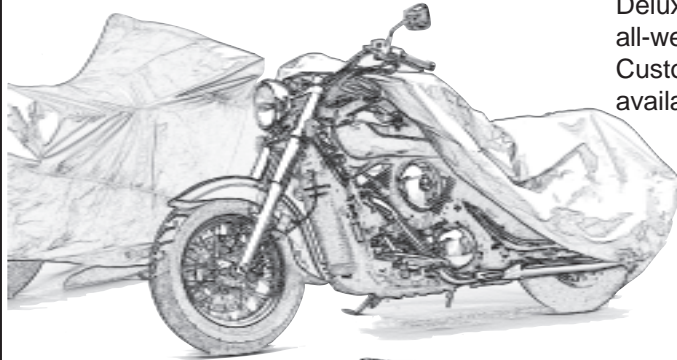

Application Guide for Motorcycle, Scooter, ATV and PWC Covers

Custom & Ready-Fit® Covers

Deluxe Ready-Fit covers are manufactured using a durable all-weather silver-urethane coated polyester. Custom patterned covers for Harley-Davidson® models are available in a variety of fabrics.

Pack-Lite™ covers are made using our exclusive WeatherShield®**HP** fabric. Great protection while traveling, minimal storage space. Throw it in your home washer & dryer when soiled!