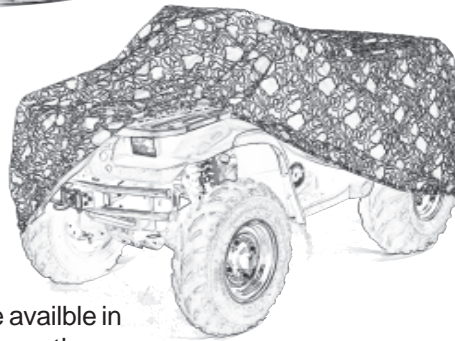

Pack-Lite™ covers are made using our exclusive WeatherShield®**HP** fabric. Great protection while traveling, minimal storage space. Throw it in your home washer & dryer when soiled!

ATV covers are available in sun reflecting urethane coated polyester or printed camo finish.

Scooter covers meet the needs of this growing market. These semi-custom covers use silver-urethane coated polyester on the top/deck panel and PVC coated nylon side panels.

Custom patterned, designed for use while towing, personal watercraft covers protect from road debris as well as paint and finish degrading UV rays.