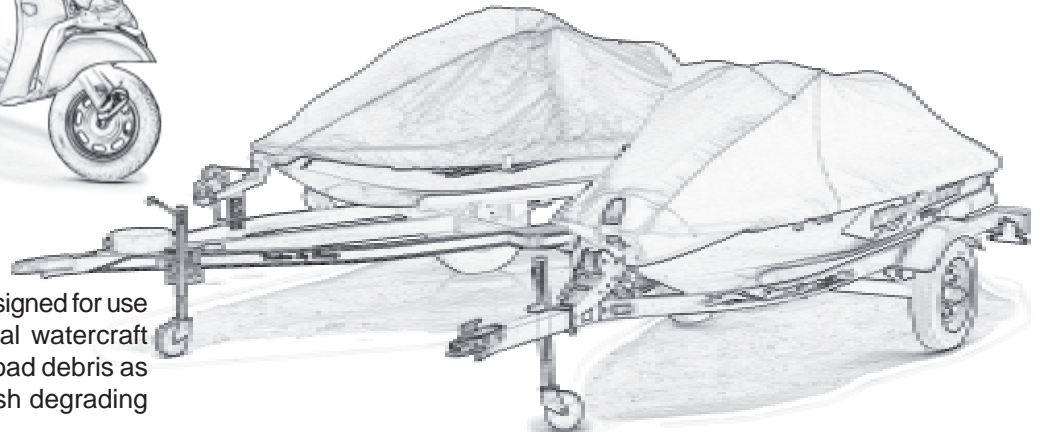

Pack-Lite™ covers are made using our exclusive WeatherShield®**HP** fabric. Great protection while traveling, minimal storage space. Throw it in your home washer & dryer when soiled!

ATV covers are available in sun reflecting urethane coated polyester or printed camo finish.

Scooter covers meet the needs of this growing market. These semi-custom covers use silver-urethane coated polyester on the top/deck panel and PVC coated nylon side panels.

Custom patterned, designed for use while towing, personal watercraft covers protect from road debris as well as paint and finish degrading UV rays.