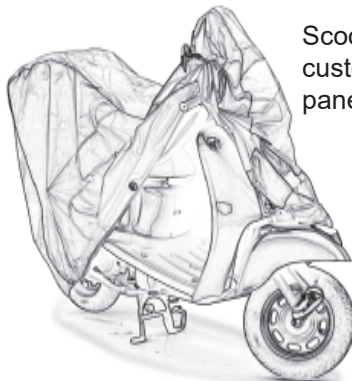

Pack-Lite™ covers are made using our exclusive WeatherShield®**HP** fabric. Great protection while traveling, minimal storage space. Throw it in your home washer & dryer when soiled!

ATV covers are available in sun reflecting urethane coated polyester or printed camo finish.