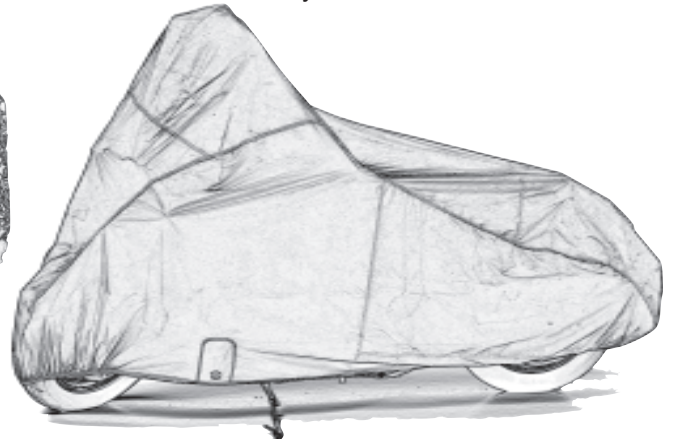

Pack-Lite™ covers are made using our exclusive WeatherShield®**HP** fabric. Great protection while traveling, minimal storage space. Throw it in your home washer & dryer when soiled!

ATV covers are available in sun reflecting urethane coated polyester or printed camo finish.

Scooter covers meet the needs of this growing market. These semi-custom covers use silver-urethane coated polyester on the top/deck panel and PVC coated nylon side panels.

Custom patterned, designed for use while towing, personal watercraft covers protect from road debris as well as paint and finish degrading UV rays.