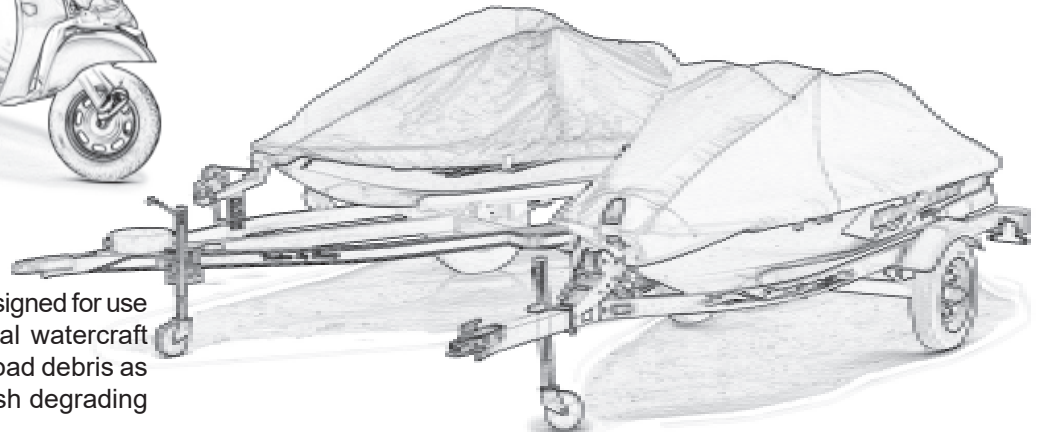

Pack-Lite™ covers are made using our exclusive WeatherShield®**HP** fabric. Great protection while traveling, minimal storage space. Throw it in your home washer & dryer when soiled!

ATV covers are available in sun reflecting urethane coated polyester or printed camo finish.

Scooter covers meet the needs of this growing market. These semi-custom covers use silver-urethane coated polyester on the top/deck panel and PVC coated nylon side panels.

Custom patterned, designed for use while towing, personal watercraft covers protect from road debris as well as paint and finish degrading UV rays.