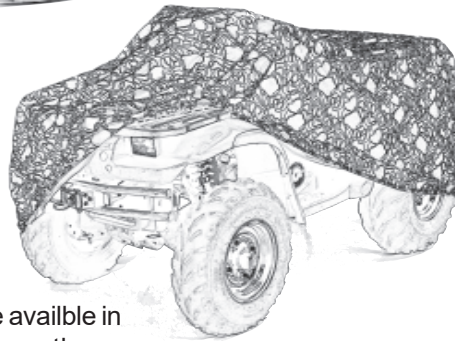

ATV covers are available in sun reflecting urethane coated polyester or printed camo finish.