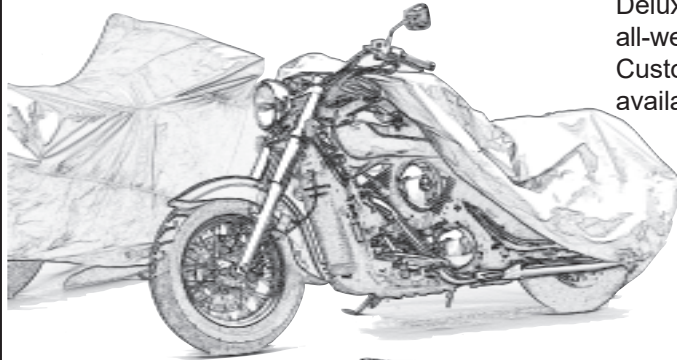

Application Guide for Motorcycle, Scooter, ATV and PWC Covers

Custom & Ready-Fit® Covers

Deluxe Ready-Fit covers are manufactured using a durable all-weather silver-urethane coated polyester. Custom patterned covers for Harley-Davidson® models are available in a variety of fabrics.

Pack-Lite™ covers are made using our exclusive WeatherShield®**HP** fabric. Great protection while traveling, minimal storage space. Throw it in your home washer & dryer when soiled!