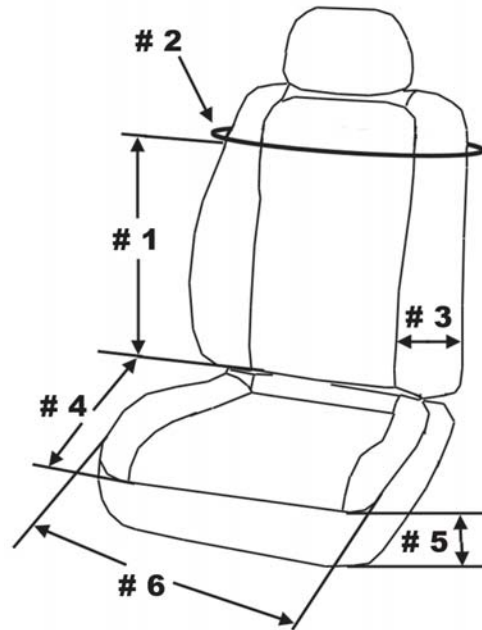

The leader in vehicle protection products since 1965!

World's largest manufacturer of custom vehicle covers.

SEATGLOVES™

Semi-Custom Comfort Seat Protectors with **COOLMAX®** Seating Panels

SeatGloves Coolmax fibers are placed on top a 1/8 inch thick D3 warp knit spacer fabric to wick moisture and assure breathability **so you won't have that hot, wet, sticky feeling like you do with neoprene seat covers!**

Semi-custom patterned for bucket seats, SeatGloves high-performance Coolmax seating panel assures you stay comfortable - helping you drive better...

If your vehicle is not listed, use this chart to determine which SeatGloves™ fit your seat. (all measurements are in inches)

Measurement #	SV100	SV101	SV102	SV103	SV104	SV105	SV106	SV107	SV207	SV208
#1 - seatback to #2	22	22	22	22	22	22	19	20	21	21
#2 - circumference	28-30	34-37	34-37	36-40	36-40	38-42	38-42	34-36	48-55	48-55
#3 - seatback thickness	5-7	5-7.5	5-7.5	5-7.5	5-7.5	5-7.5	6-8.5	5-6	7-9	7-9
#4 - seatbase depth	21-23	21-23	21-23	21-23	21-23	21-23	21-23	21-23	21-23	21-23
#5 - seatbase thickness	5-7.5	3.5-5.5	5-7.5	3.5-5.5	4-6	3.5-5.5	3.5-5.5	4-6	6-8	7-9
#6 - seatbase width	20-22	20-22	20-22	20-22	19-21	20-22	20-22	19-21	19-21	21-23