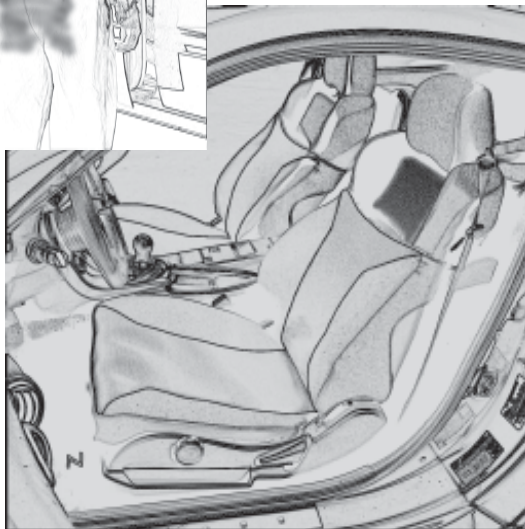

The leader in vehicle protection products since 1965!

World's largest manufacturer of custom vehicle covers.

SEATGLOVES™

Semi-Custom Comfort Seat Protectors with **COOLMAX®** Seating Panels

SeatGloves Coolmax fibers are placed on top a 1/8 inch thick D3 warp knit spacer fabric to wick moisture and assure breathability **so you won't have that hot, wet, sticky feeling like you do with neoprene seat covers!**

Semi-custom patterned for bucket seats, SeatGloves high-performance Coolmax seating panel assures you stay comfortable - helping you drive better...

If your vehicle is not listed, use this chart to determine which SeatGloves™ fit your seat. (all measurements are in inches)