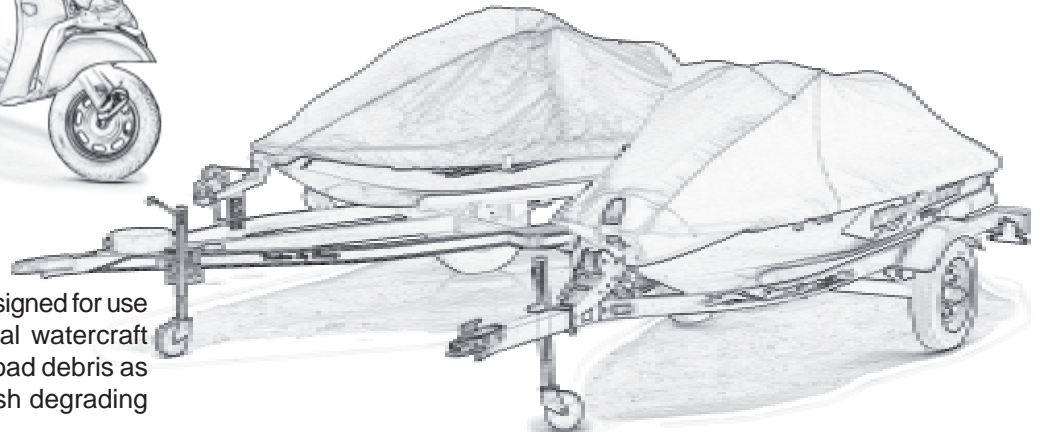

Scooter covers meet the needs of this growing market. These semi-custom covers use silver-urethane coated polyester on the top/deck panel and PVC coated nylon side panels.

Custom patterned, designed for use while towing, personal watercraft covers protect from road debris as well as paint and finish degrading UV rays.