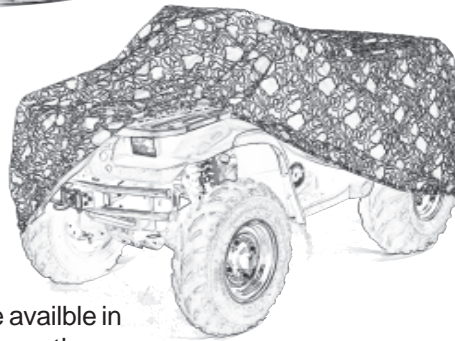

ATV covers are available in sun reflecting urethane coated polyester or printed camo finish.