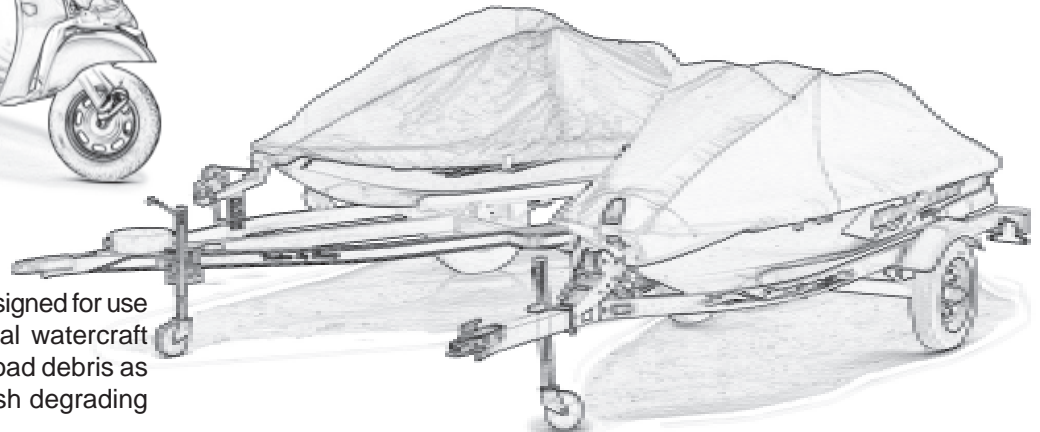

Application Guide for Motorcycle, Scooter, ATV and PWC Covers

Motorcycle, Scooter
ATV & PWC Covers

Custom & Ready-Fit® Covers

Deluxe Ready-Fit covers are manufactured using a durable all-weather silver-urethane coated polyester. Custom patterned covers for Harley-Davidson® models are available in a variety of fabrics.

Pack-Lite™ covers are made using our exclusive WeatherShield®**HP** fabric. Great protection while traveling, minimal storage space. Throw it in your home washer & dryer when soiled!

ATV covers are available in sun reflecting urethane coated polyester or printed camo finish.

Scooter covers meet the needs of this growing market. These semi-custom covers use silver-urethane coated polyester on the top/deck panel and PVC coated nylon side panels.

Custom patterned, designed for use while towing, personal watercraft covers protect from road debris as well as paint and finish degrading UV rays.