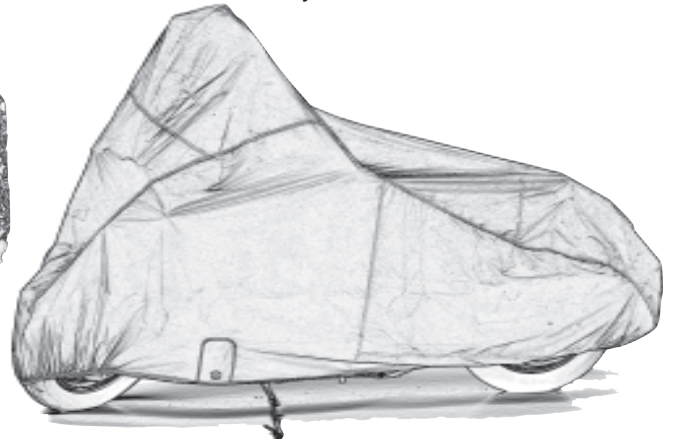

Scooter covers meet the needs of this growing market. These semi-custom covers use silver-urethane coated polyester on the top/deck panel and PVC coated nylon side panels.

Custom patterned, designed for use while towing, personal watercraft covers protect from road debris as well as paint and finish degrading UV rays.