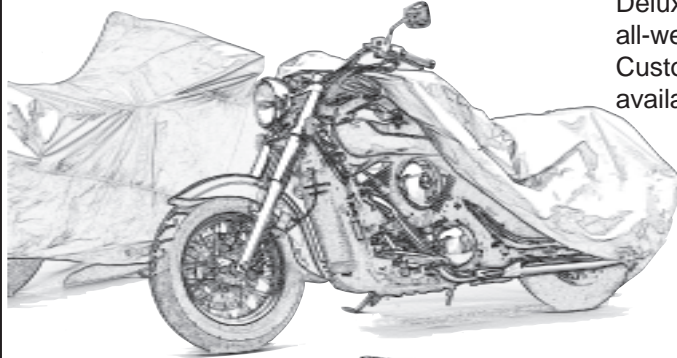

Application Guide for Motorcycle, Scooter, ATV and PWC Covers

Motorcycle, Scooter
ATV & PWC Covers

Custom & Ready-Fit® Covers

Deluxe Ready-Fit covers are manufactured using a durable all-weather silver-urethane coated polyester. Custom patterned covers for Harley-Davidson® models are available in a variety of fabrics.

Pack-Lite™ covers are made using our exclusive WeatherShield®**HP** fabric. Great protection while traveling, minimal storage space. Throw it in your home washer & dryer when soiled!